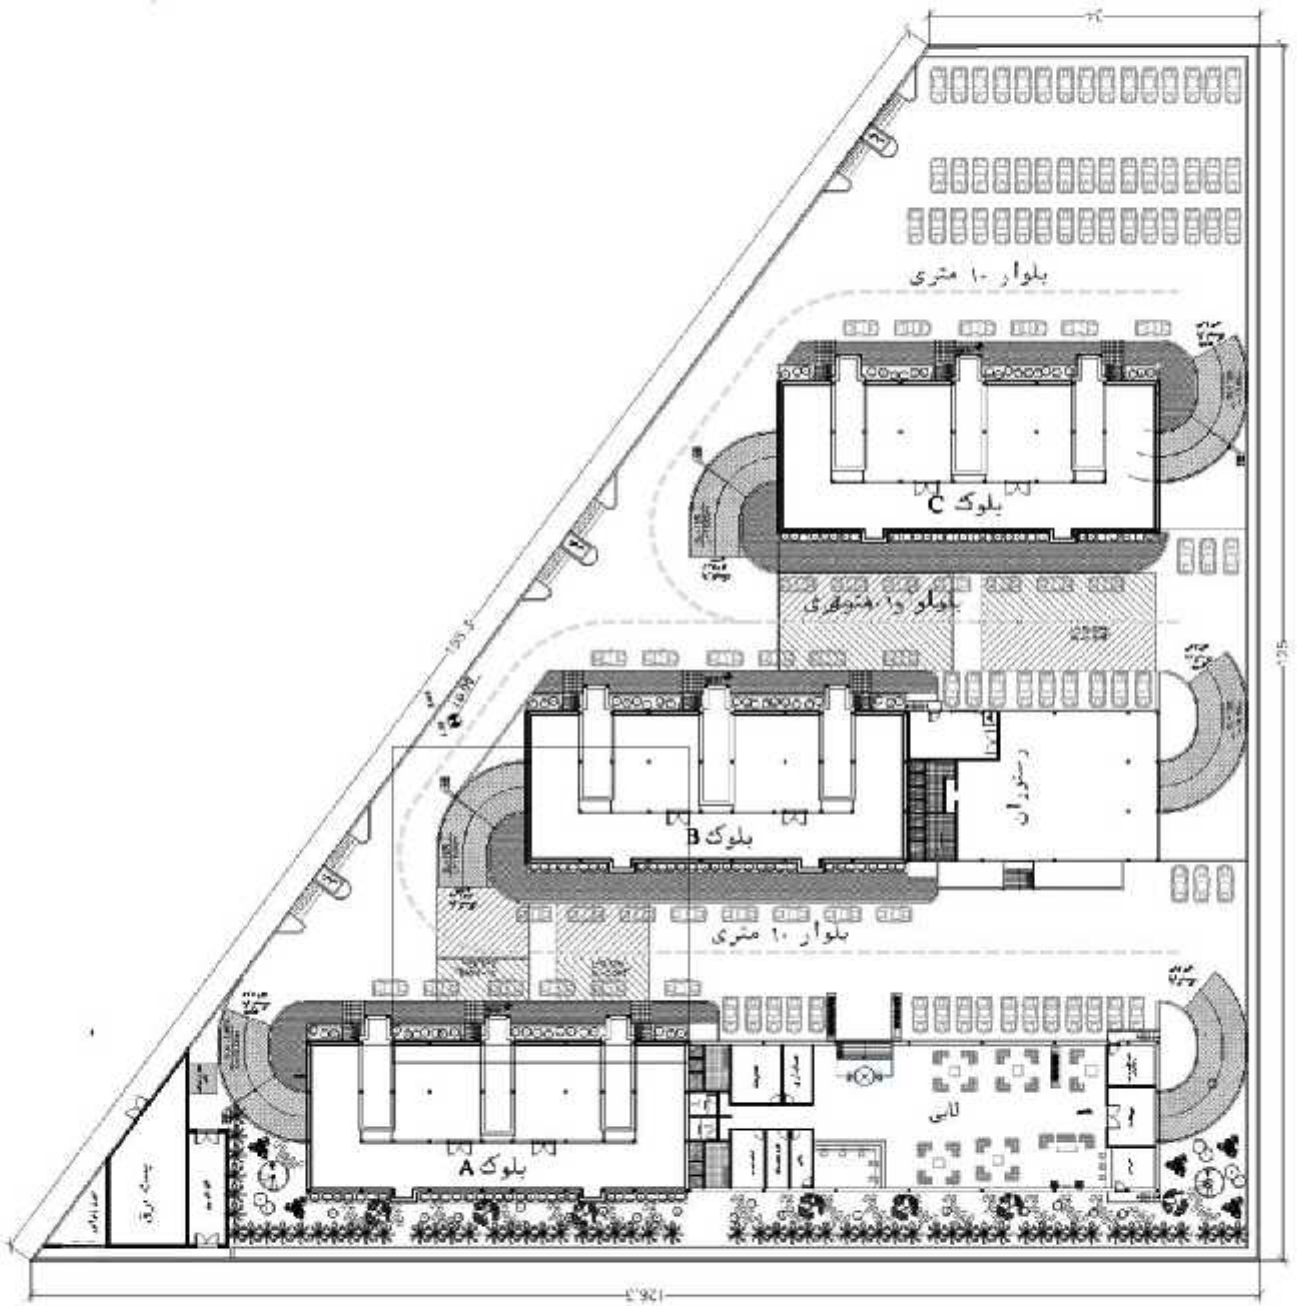

LOCATION: ARAS

DESIGNED AREA: 15493.4 sq.m

FLOOR: 10

**INCLUDE: (54 PARKING PLACES IN SITE, 114 APARTMENTS, 6 RETAIL-
UNITS, CONFERENCE ROOM, 5 RESTAURANTS AND COFFEE SHOPS)**

LOCATION: SANANDA J

DESIGNED AREA: 15221.66 SQ.M

FLOOR: 6

INCLUDE: (76 PARKING PLACES, 144 APARTMENTS, CONFERENCE ROOM, RESTAURANT, COFFEE SHOP)

DESIGN_CONCEPT

LOCATION: KISH

AREA: 11157.96 SQ.M

FLOOR: 6

INCLUDE: PARKING, CONFERENCE HALL, GYM.

سائٹ پلان
مقیاس: 1:500

LOCATION: KISH, IRAN

SITE AREA: 5195 SQ.M

DESIGNED AREA: 14631 SQ.M

FLOOR: 18

(INCLUDE: 118 APARTMENTS, 69 PARKING PLACES IN 2 LEVELS)

DESIGN

SITE AREA: 1070 SQ.M

DESIGNED AREA: 11920 SQ.M

FLOOR: 2

INCLUDE: 50 PARKING PLACES IN SITE AREA, 17 RESIDENTIAL UNITS.

LOCATION:MAKOO

DESIGNED AREA:12944.61 SQ.M

FLOOR:5

INCLUDE:(85 UNITS, RESTAURANT, COFFEE SHOP,CONFERENCE HALL,POOL, GYM)

NIAVARAN
KHORDAD